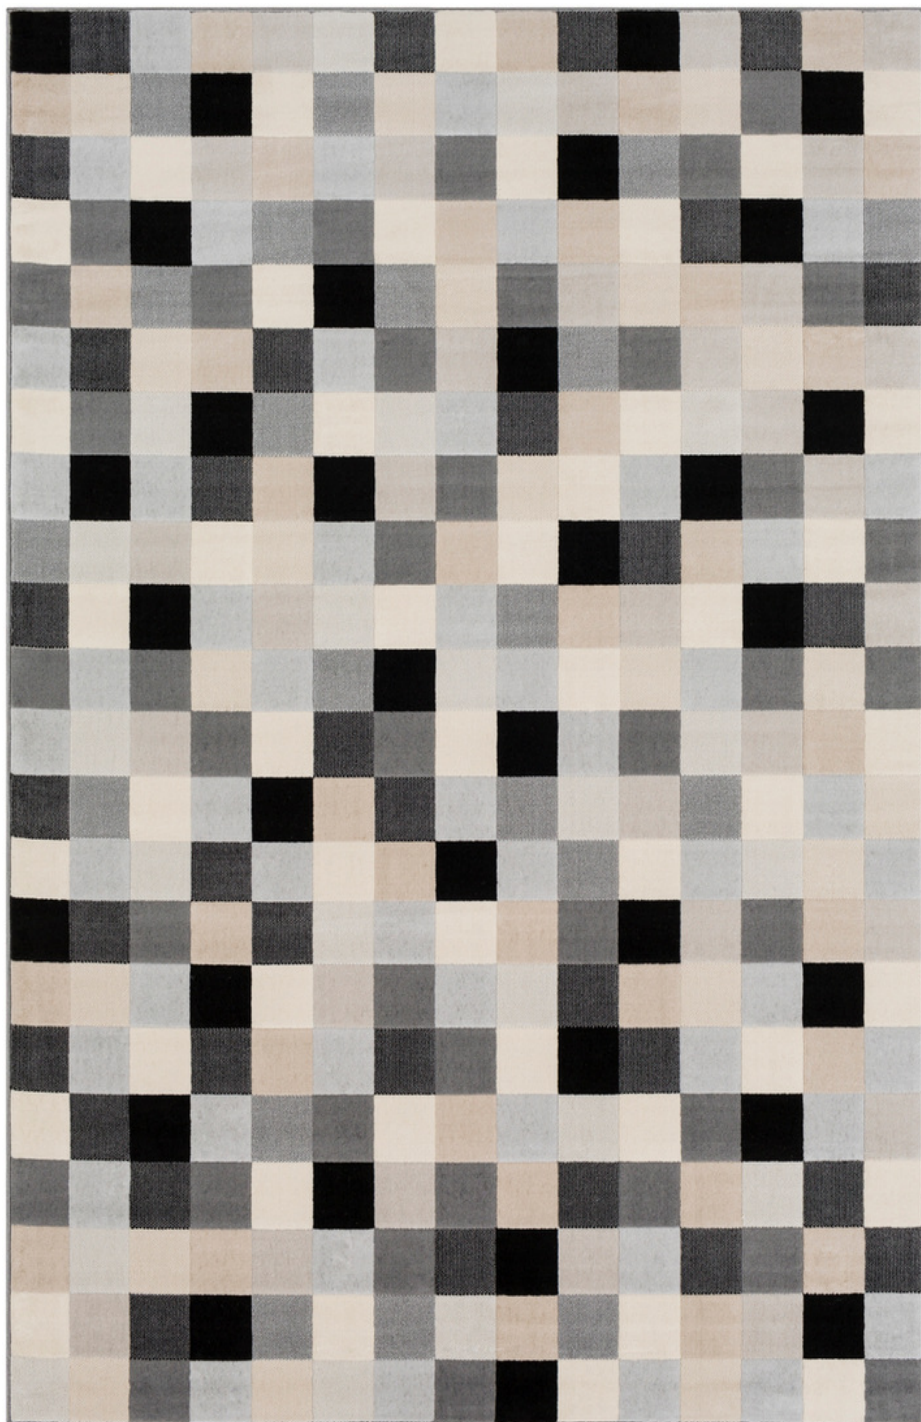

City CIT-2309

CORNER DETAIL

DETAILS

100% Polypropylene
Machine Woven
Medium Pile, 0.29"
Made in Turkey

SIZES AVAILABLE

2' x 3'
3'11" x 5'7"
5'3" x 7'3"
7'10" x 10'3"
9'3" x 12'3"
2'7" x 7'3"
18" Sample