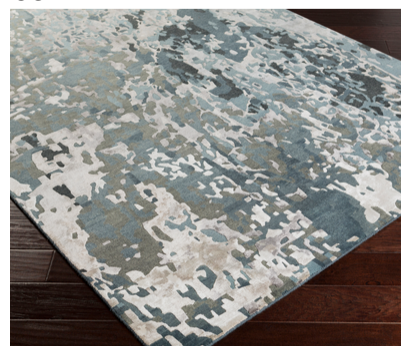

Chemistry CHM-2003

CORNER DETAIL

DETAILS

70% Viscose, 30% Wool

Hand Knotted

Low Pile, 0.25"

Made in India

SIZES AVAILABLE

2' x 3'

3'3" x 5'3"

4' x 6'

5' x 7'6"

6' x 9'

8' x 10'

9' x 13'

18" Sample