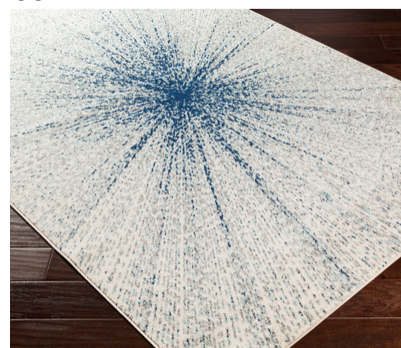

## Chester CHE-2306

**CORNER DETAIL**

### DETAILS

100% Polypropylene  
Machine Woven  
Low Pile, 0.19"  
Made in Turkey

### SIZES AVAILABLE

5'3" x 7'3"  
6'7" x 9'  
7'10" x 10'3"