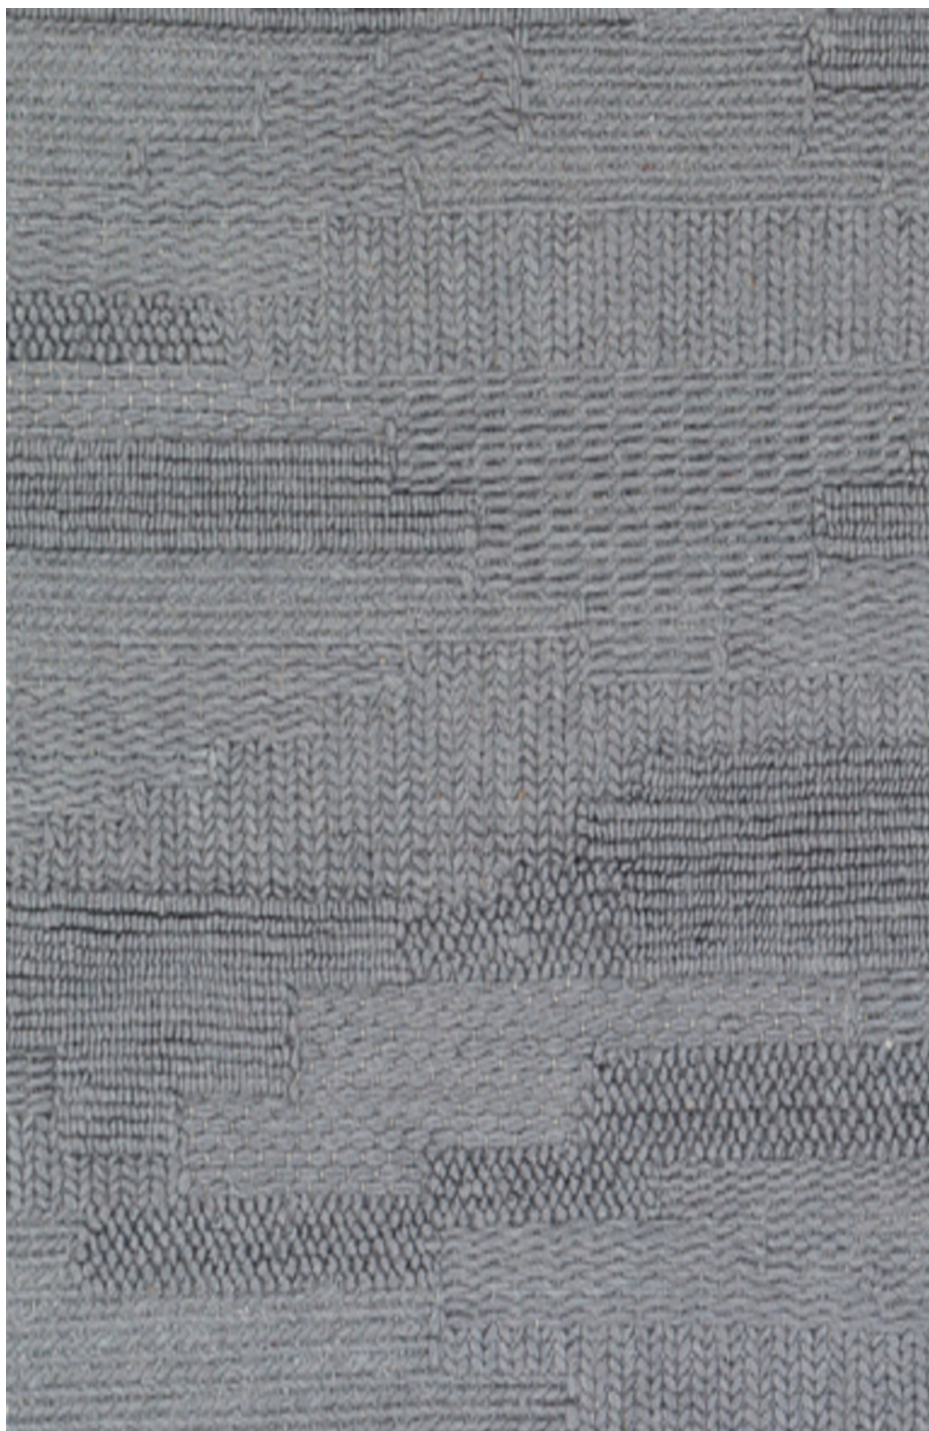

Cocoon CCN-1001

CORNER DETAIL

DETAILS

100% Wool
Hand Woven
Medium Pile, 0.39"
Made in India

SIZES AVAILABLE

2' x 3'
5' x 7'6"
8' x 10'
18" Sample