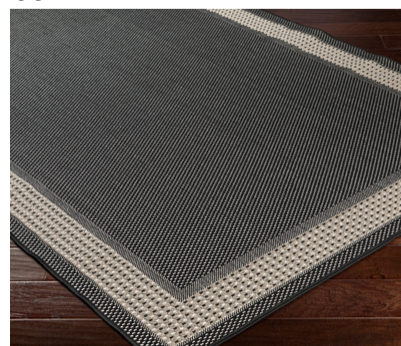

Breeze BRZ-2306

CORNER DETAIL

DETAILS

100% Polypropylene
Machine Woven
No Pile, 0"
Made in Turkey

SIZES AVAILABLE

2' x 2'11"
5'3" x 7'7"
7'10" x 10'2"
18" Sample