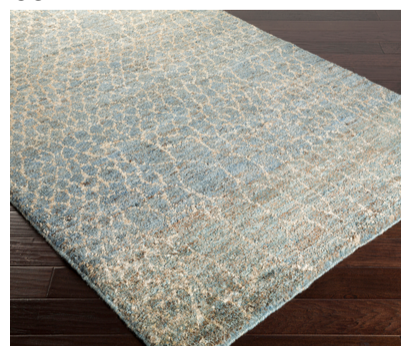

## Bjorn BJR-1011

**CORNER DETAIL**

### DETAILS

100% Jute  
Hand Knotted  
Medium Pile, 0.4"  
Made in India

### SIZES AVAILABLE

2' x 3'  
3'3" x 5'3"  
5' x 8'  
6' x 9'  
8' x 11'  
2'6" x 8'  
18" Sample