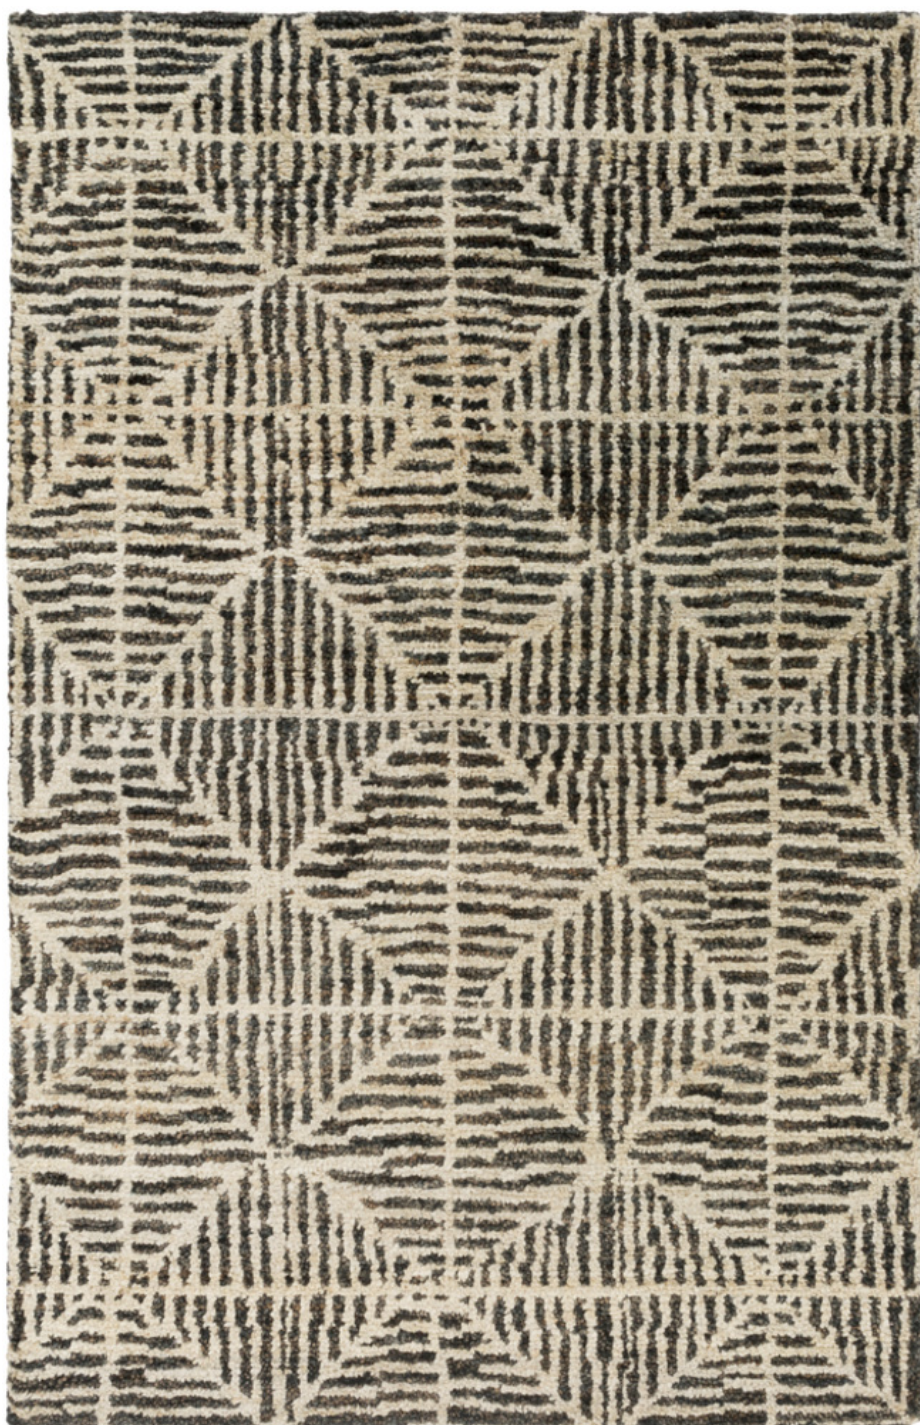

Bjorn BJR-1004

CORNER DETAIL

DETAILS

100% Jute
Hand Knotted
Medium Pile, 0.4"
Made in India

SIZES AVAILABLE

2' x 3'
3'3" x 5'3"
5' x 8'
8' x 11'
2'6" x 8'
18" Sample