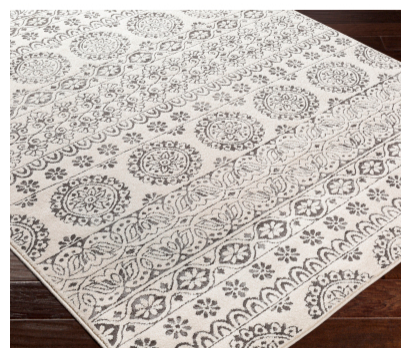

Bahar BHR-2323

CORNER DETAIL

DETAILS

60% Polypropylene, 40% Polyester

Machine Woven

Medium Pile, 0.39"

Made in Turkey

SIZES AVAILABLE

2' x 2'11"

5'3" x 7'3"

7'10" x 10'2"

18" Sample