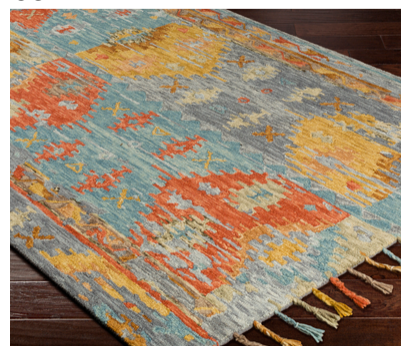

Bonifate BFT-1018

CORNER DETAIL

DETAILS

100% Wool
Hand Hooked
Medium Pile, 0.5"
Made in India

SIZES AVAILABLE

2' x 3'
5' x 7'6"
8' x 10'
18" Sample