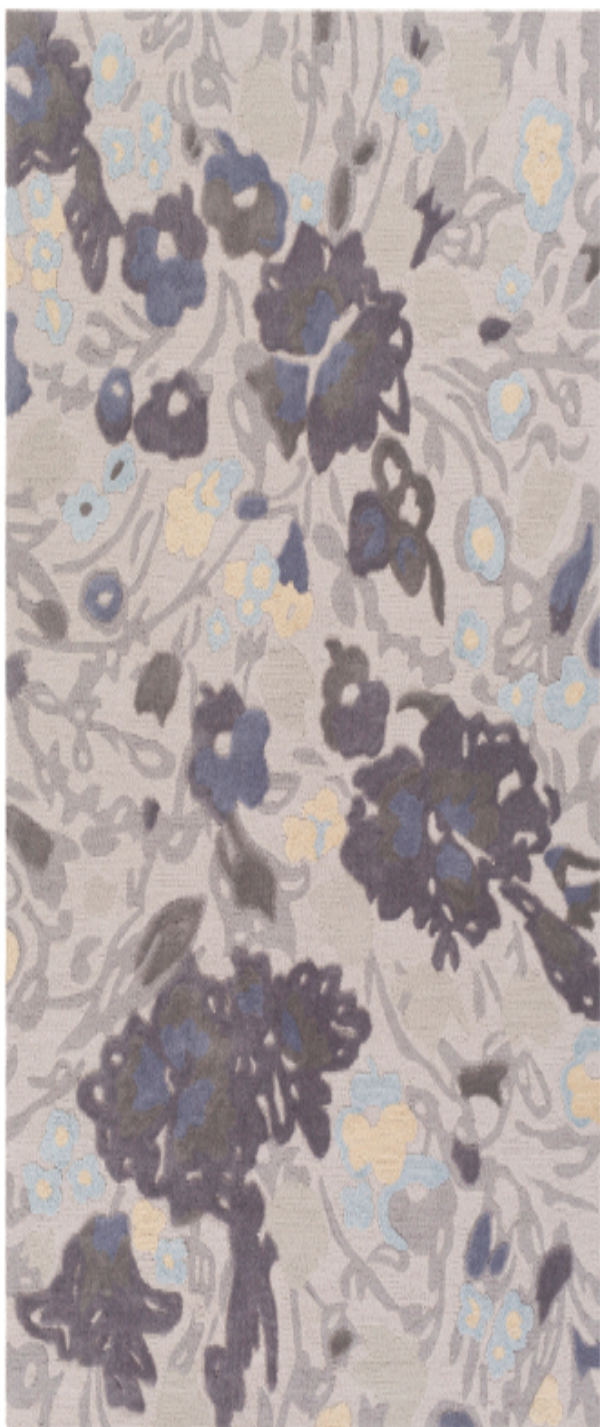

Botanical BCN-1002

CORNER DETAIL

DETAILS

100% Polyester
Hand Tufted
Medium Pile, 0.43"
Made in China

SIZES AVAILABLE

2' x 3'
5' x 7'6"
8' x 10'
18" Sample