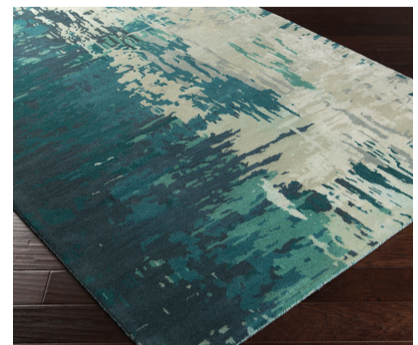

Banshee BAN-3343

CORNER DETAIL

DETAILS

60% Wool, 40% Viscose
Hand Tufted
Medium Pile, 0.34"
Made in India

SIZES AVAILABLE

2' x 3'	2'6" x 8'
3'3" x 5'3"	8' Round
5' x 8'	8' Square
6' x 9'	10' Square
8' x 11'	18" Sample
9' x 13'	
10' x 14'	