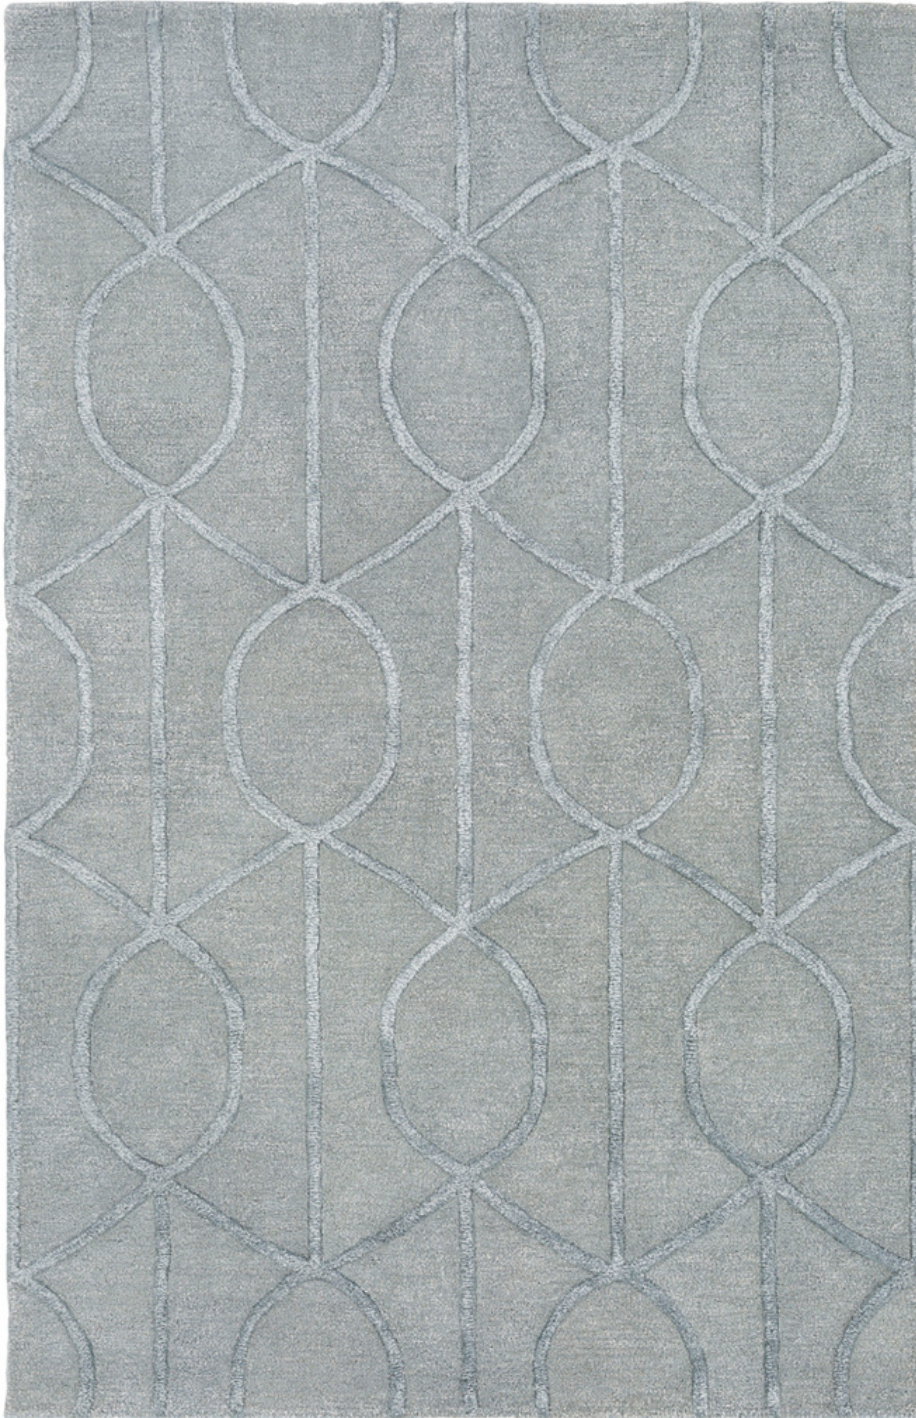

Urban AWUB-2160

CORNER DETAIL

DETAILS

70% Wool,30% Viscose
Hand Tufted
Medium Pile, 0.44"
Made in India

SIZES AVAILABLE

2' x 3'	9' x 13'	8' Round
3' x 5'	2'3" x 8'	
4' x 6'	2'3" x 10'	
5' x 7'6"	2'3" x 12'	
6' x 9'	2'3" x 14'	
7'6" x 9'6"	3'6" Round	
8' x 11'	6' Round	