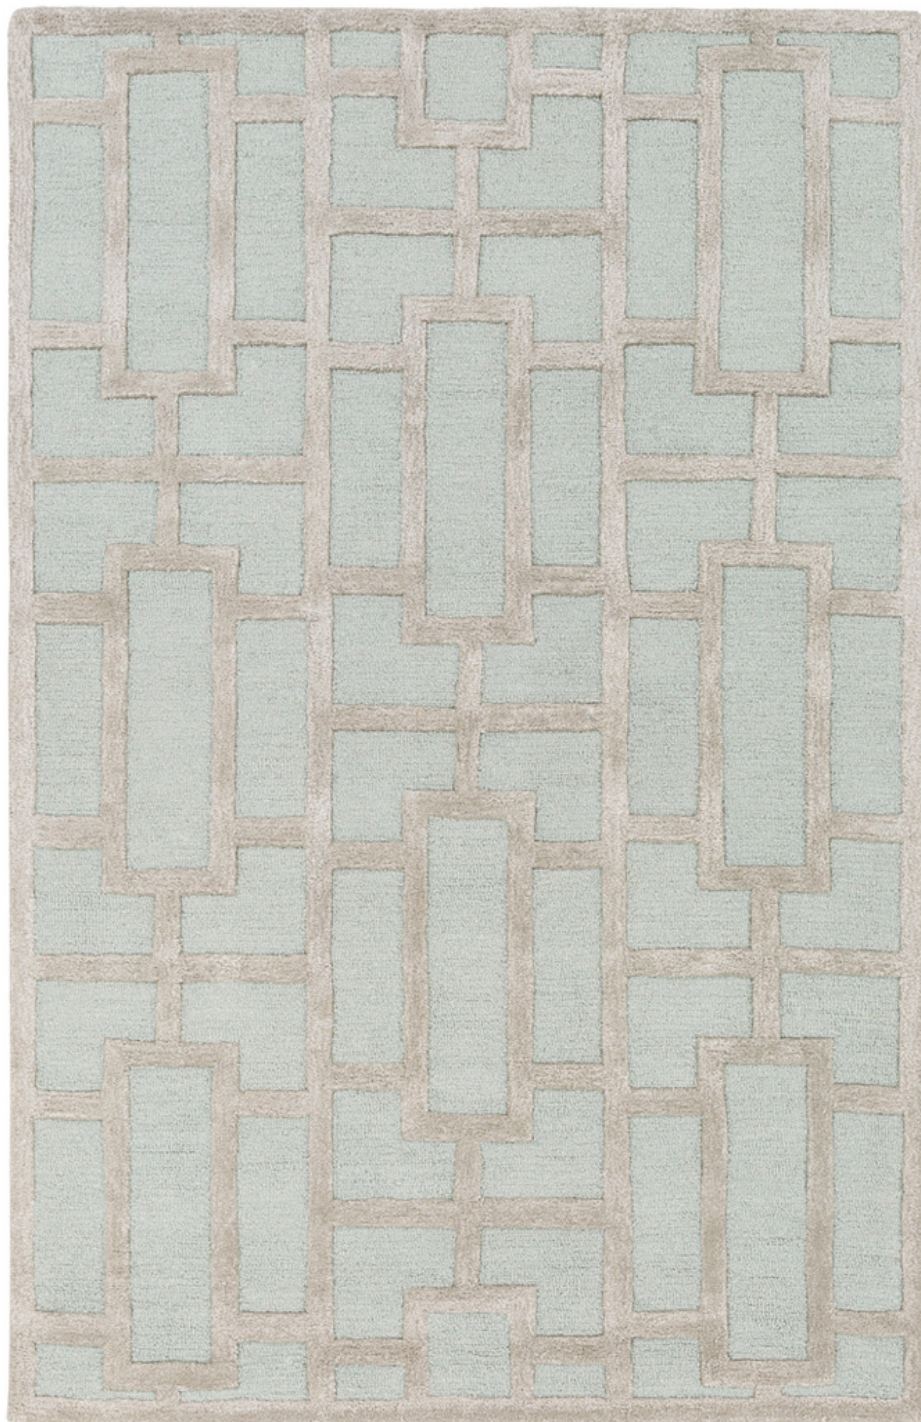

Arise AWRS-2139

CORNER DETAIL

DETAILS

70% Wool, 30% Viscose

Hand Tufted

Medium Pile, 0.43"

Made in India

SIZES AVAILABLE

2' x 3'

3' x 5'

4' x 6'

5' x 7'6"

6' x 9'

7'6" x 9'6"

8' x 11'

9' x 13'

2'3" x 8'

2'3" x 10'

2'3" x 12'

2'3" x 14'

3'6" Round

6' Round

8' Round