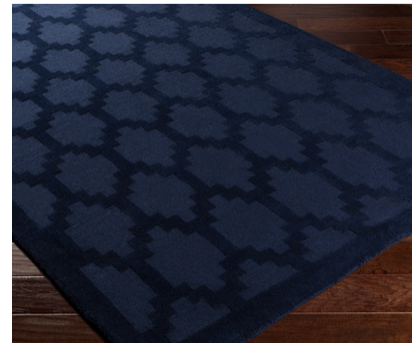

Metro AWMP-4003

CORNER DETAIL

DETAILS

100% Wool
Hand Loomed
High Pile/Low Pile, 0.37"
Made in India

SIZES AVAILABLE

2' x 3'	10' x 14'	9'9" Round
3' x 5'	2'3" x 8'	
4' x 6'	2'3" x 10'	
5' x 7'6"	2'3" x 12'	
6' x 9'	2'3" x 14'	
8' x 10'	6' Round	
9' x 12'	7'9" Round	