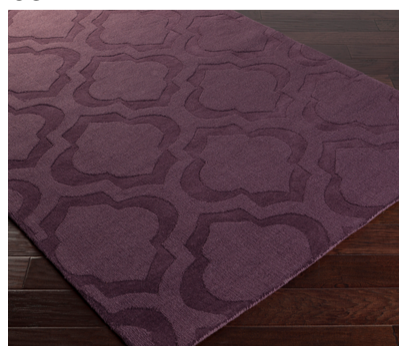

## Central Park AWHP-4013

CORNER DETAIL

### DETAILS

100% Wool  
Hand Loomed  
Medium Pile, 0.39"  
Made in India

### SIZES AVAILABLE

2' x 3'	10' x 14'	9'9" Round
3' x 5'	2'3" x 8'	
4' x 6'	2'3" x 10'	
5' x 7'6"	2'3" x 12'	
6' x 9'	2'3" x 14'	
8' x 10'	6' Round	
9' x 12'	7'9" Round	