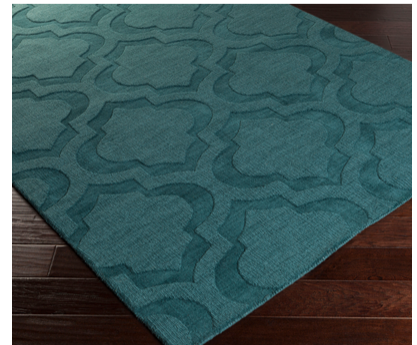

## Central Park AWHP-4010

**CORNER DETAIL**

### DETAILS

100% Wool  
Hand Loomed  
Medium Pile, 0.39"  
Made in India

### SIZES AVAILABLE

2' x 3'	10' x 14'	9'9" Round
3' x 5'	2'3" x 8'	
4' x 6'	2'3" x 10'	
5' x 7'6"	2'3" x 12'	
6' x 9'	2'3" x 14'	
8' x 10'	6' Round	
9' x 12'	7'9" Round	