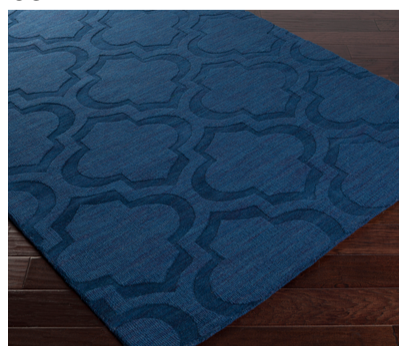

Central Park AWHP-4008

CORNER DETAIL

DETAILS

100% Wool
Hand Loomed
Medium Pile, 0.39"
Made in India

SIZES AVAILABLE

2' x 3'	10' x 14'	9'9" Round
3' x 5'	2'3" x 8'	
4' x 6'	2'3" x 10'	
5' x 7'6"	2'3" x 12'	
6' x 9'	2'3" x 14'	
8' x 10'	6' Round	
9' x 12'	7'9" Round	