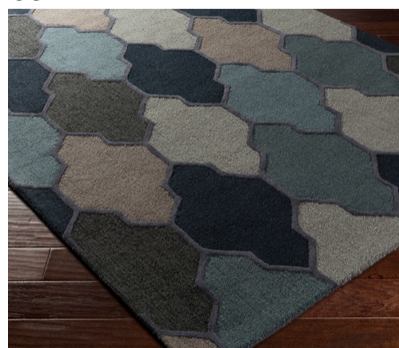

Pollack AWAH-2042

CORNER DETAIL

DETAILS

100% Wool
Hand Tufted
Medium Pile, 0.4"
Made in India

SIZES AVAILABLE

2' x 3'	9' x 13'	8' Round
3' x 5'	2'3" x 8'	
4' x 6'	2'3" x 10'	
5' x 7'6"	2'3" x 12'	
6' x 9'	2'3" x 14'	
7'6" x 9'6"	3'6" Round	
8' x 11'	6' Round	