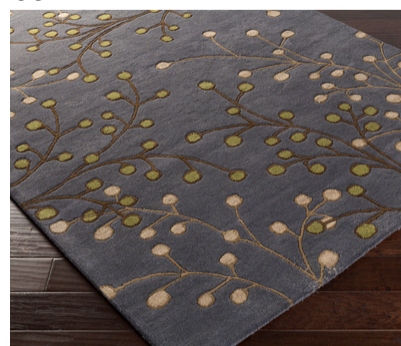

Athena ATH-5125

CORNER DETAIL

DETAILS

100% Wool
Hand Tufted
Medium Pile, 0.39"
Made in India

SIZES AVAILABLE

2' x 3'	10' x 14'	9'9" Round	2' x 4' Hearth
4' x 6'	12' x 15'	4' Square	18" Sample
5' x 8'	2'6" x 8'	6' Square	
6' x 9'	3' x 12'	8' Square	
7'6" x 9'6"	4' Round	9'9" Square	
8' x 11'	6' Round	6' x 9' Oval	
9' x 12'	8' Round	8' x 10' Oval	