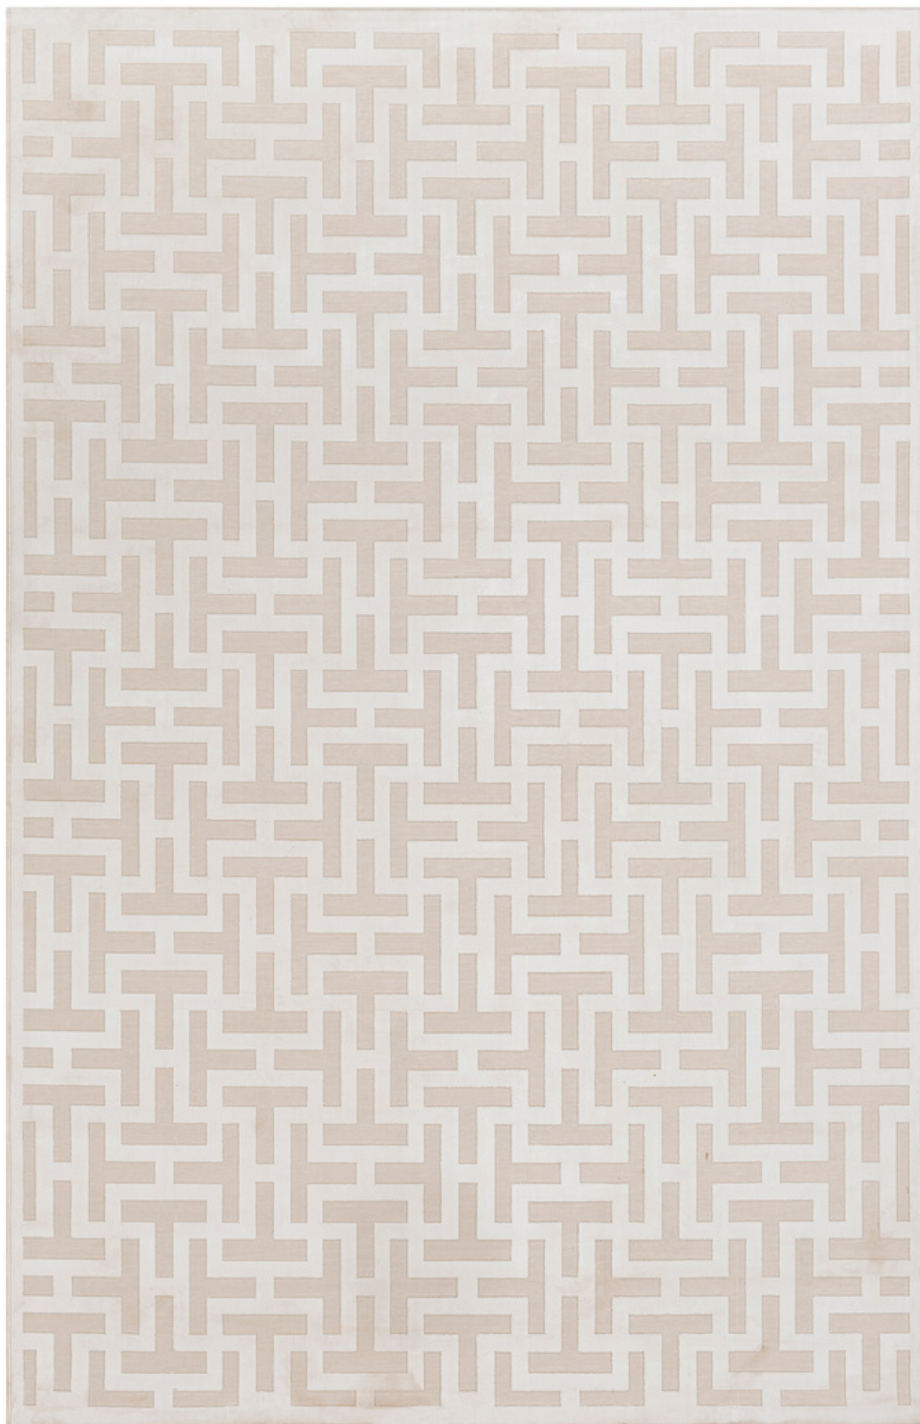

Aesop ASP-2315

CORNER DETAIL

DETAILS

50% Chenille-Polyester, 50% Polyester

Machine Woven

High Pile/Low Pile, 0.15"

Made in Turkey

SIZES AVAILABLE

2' x 2'11"

5'3" x 7'3"

6'9" x 9'6"

8' x 10'4"

9'3" x 12'

18" Sample