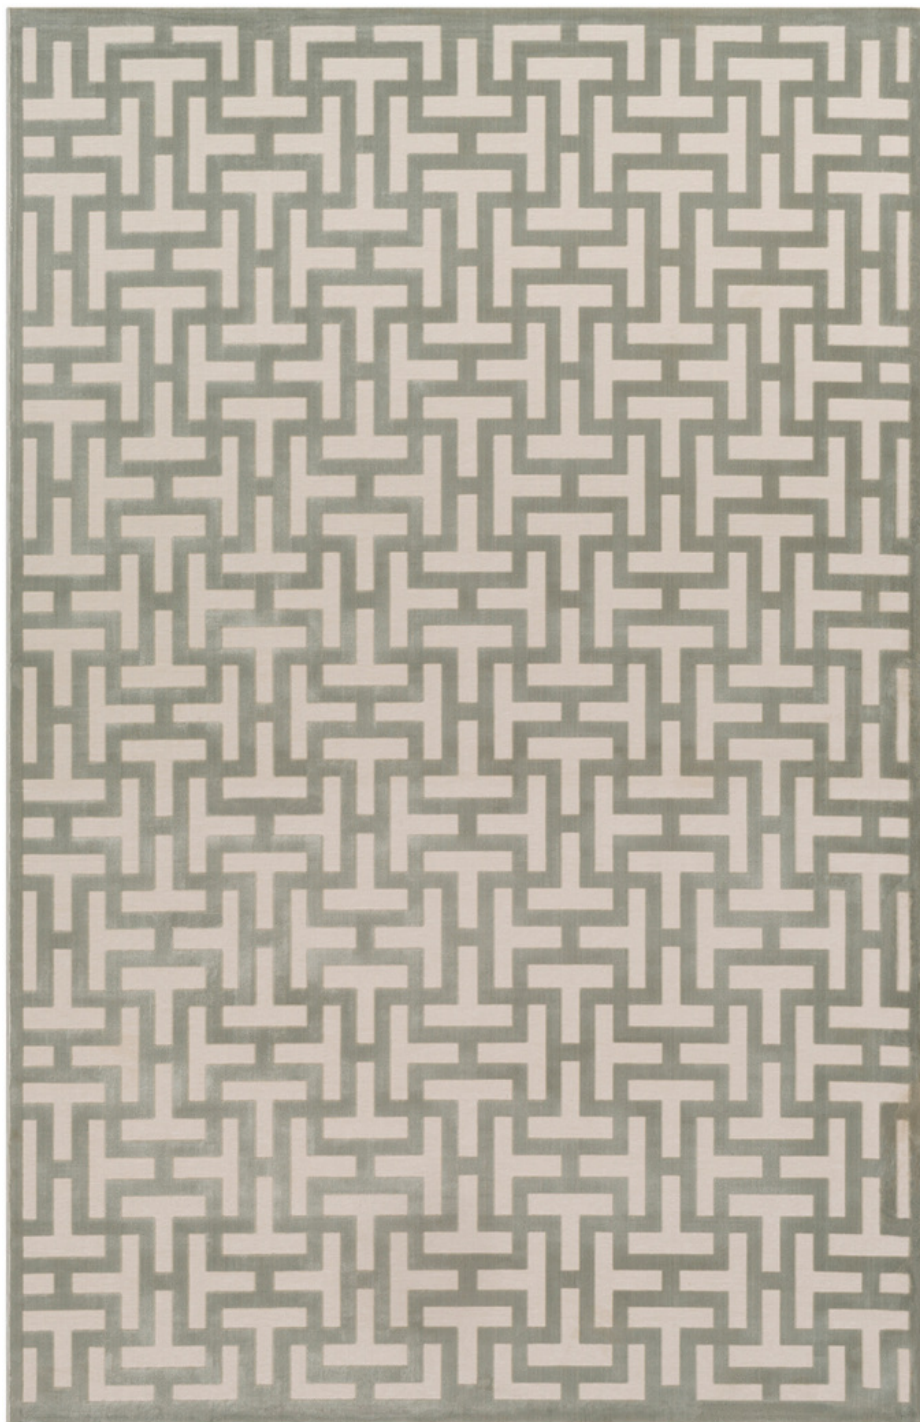

Aesop ASP-2314

CORNER DETAIL

DETAILS

50% Chenille-Polyester, 50% Polyester

Machine Woven

High Pile/Low Pile, 0.15"

Made in Turkey

SIZES AVAILABLE

2' x 2'11"

5'3" x 7'3"

6'9" x 9'6"

8' x 10'4"

9'3" x 12'

18" Sample