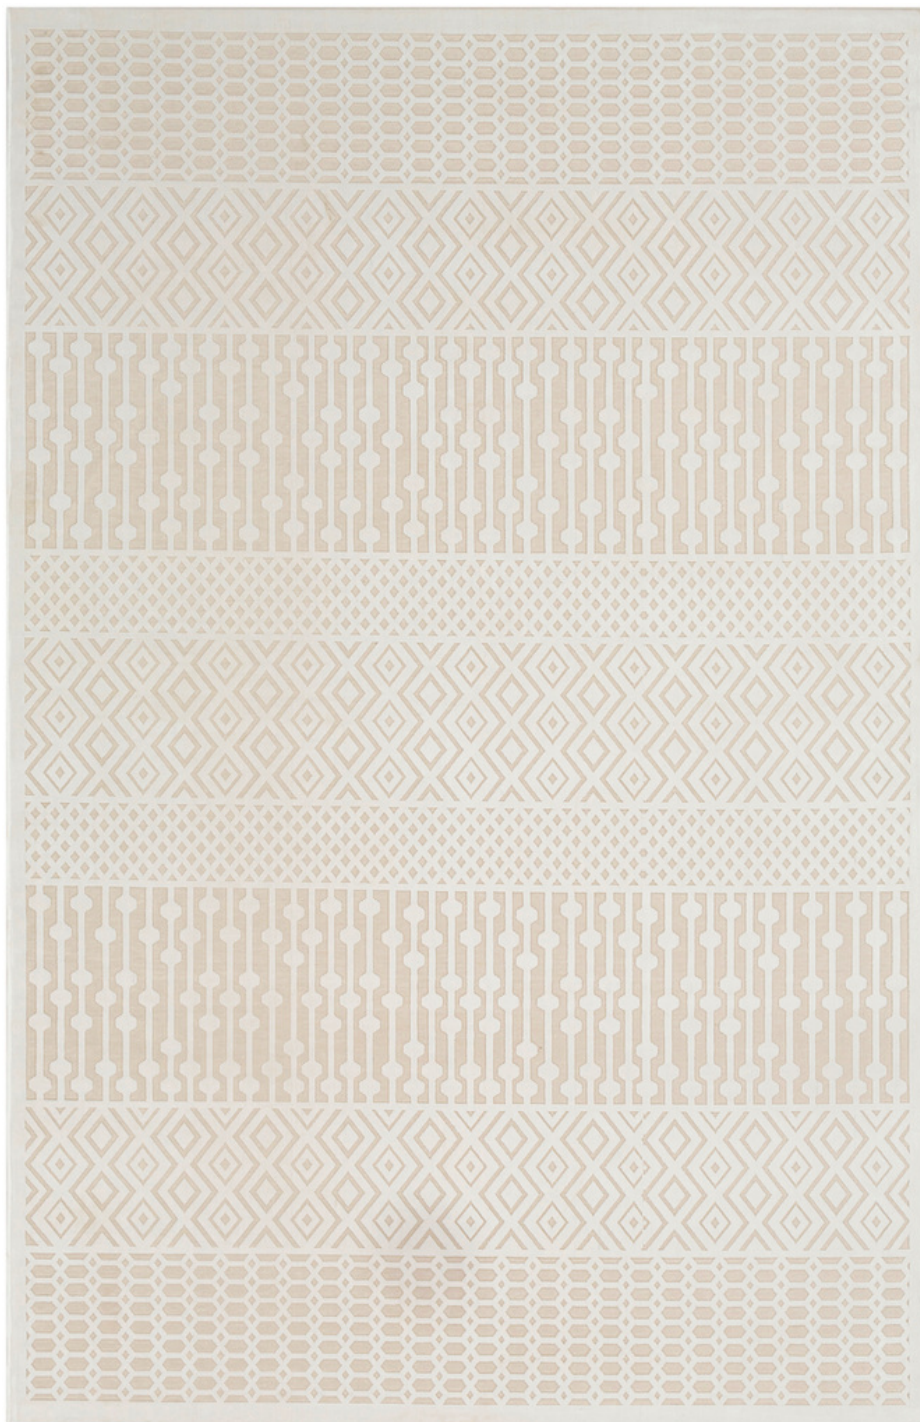

## Aesop ASP-2305

**CORNER DETAIL**

### DETAILS

50% Chenille-Polyester, 50% Polyester

Machine Woven

High Pile/Low Pile, 0.15"

Made in Turkey

### SIZES AVAILABLE

2' x 2'11"

5'3" x 7'3"

6'9" x 9'6"

8' x 10'4"

9'3" x 12'

18" Sample