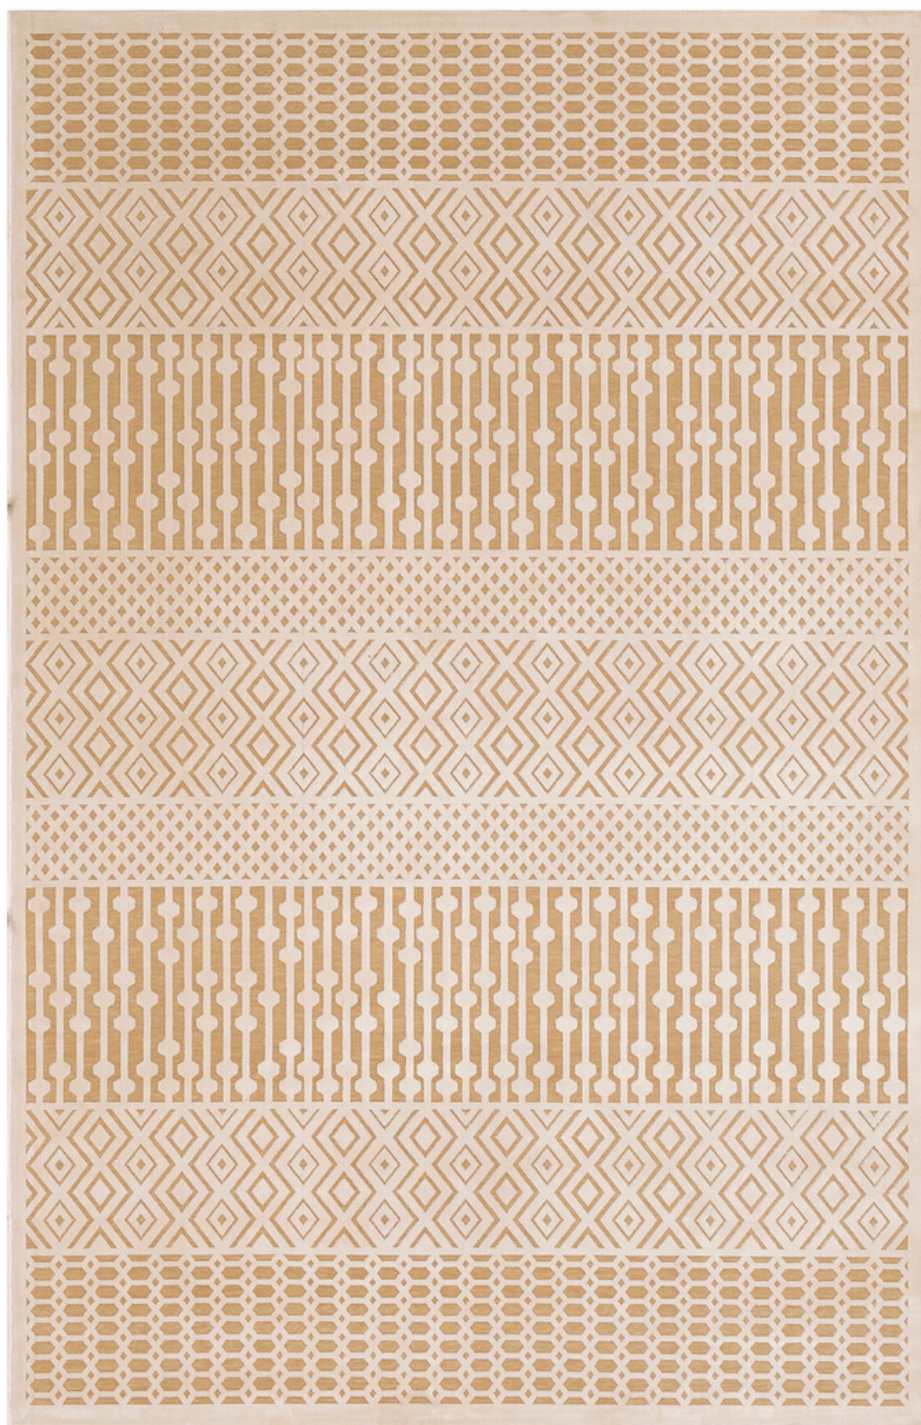

Aesop ASP-2303

CORNER DETAIL

DETAILS

50% Chenille-Polyester, 50% Polyester

Machine Woven

High Pile/Low Pile, 0.15"

Made in Turkey

SIZES AVAILABLE

2' x 2'11"

5'3" x 7'3"

6'9" x 9'6"

8' x 10'4"

9'3" x 12'

18" Sample