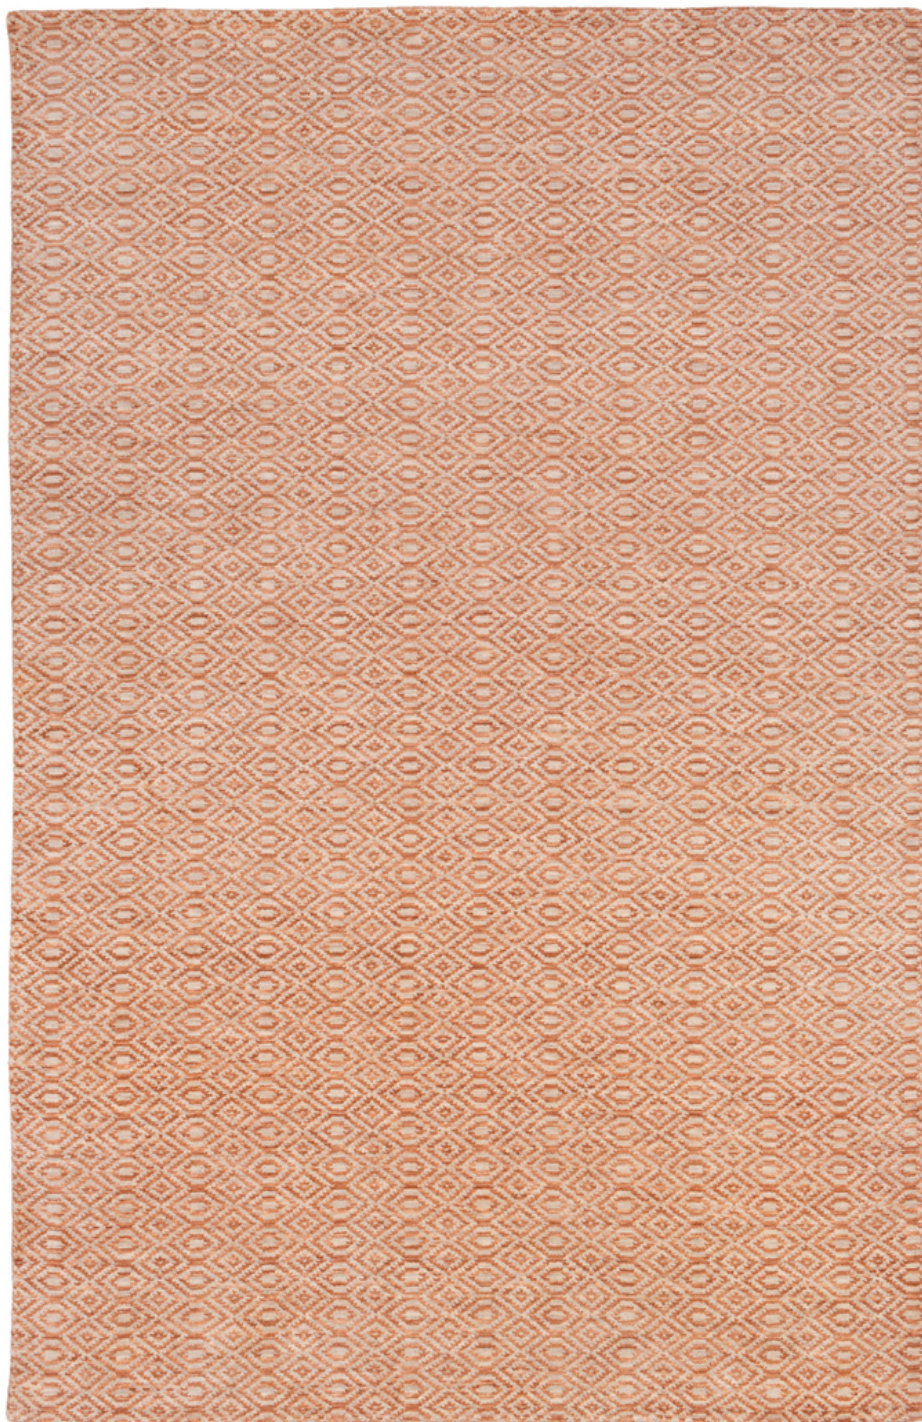

## Astara ASA-1001

**CORNER DETAIL**

### DETAILS

100% Wool  
Hand Knotted  
Medium Pile, 0.4"  
Made in India

### SIZES AVAILABLE

2' x 3'  
6' x 9'  
8' x 10'  
9' x 13'  
18" Sample