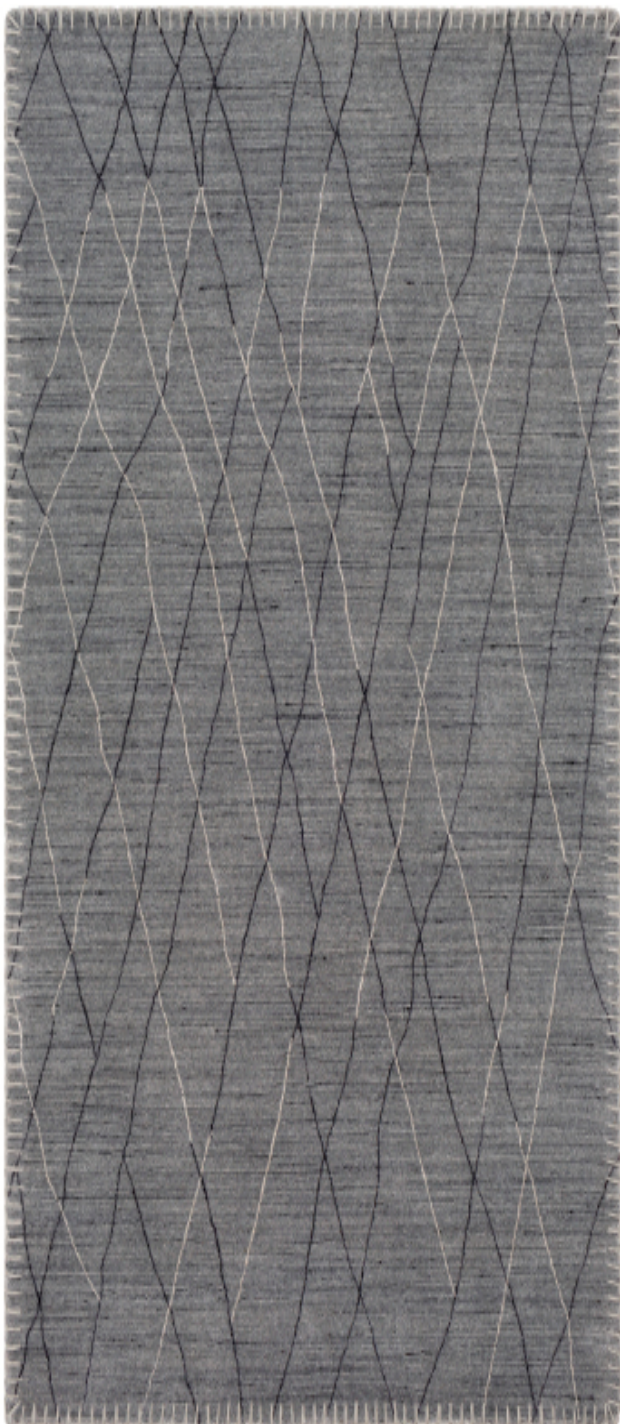

Arlequin ARQ-2300

CORNER DETAIL

DETAILS

60% Wool, 40% Viscose

Hand Knotted

Low Pile, 0.3"

Made in India

SIZES AVAILABLE

2' x 3'

4' x 6'

6' x 9'

8' x 10'

9' x 12'

18" Sample