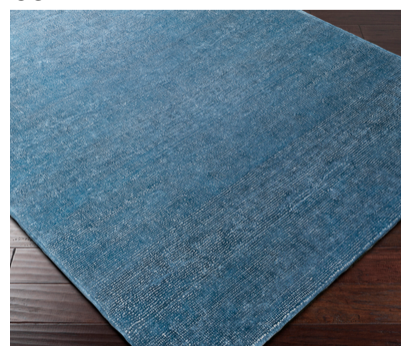

Aspen ANP-2300

CORNER DETAIL

DETAILS

80% Tencel, 20% Nylon

Hand Loomed

Low Pile, 0.27"

Made in India

SIZES AVAILABLE

2' x 3'

5' x 7'6"

6' x 9'

8' x 10'

9' x 12'

10' x 14'

18" Sample