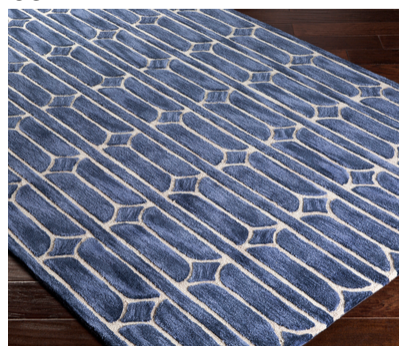

Alexandra ALX-1002

CORNER DETAIL

DETAILS

100% Polyester
Hand Tufted
Medium Pile, 0.43"
Made in China

SIZES AVAILABLE

2' x 3'
5' x 7'6"
6' x 9'
8' x 10'
18" Sample