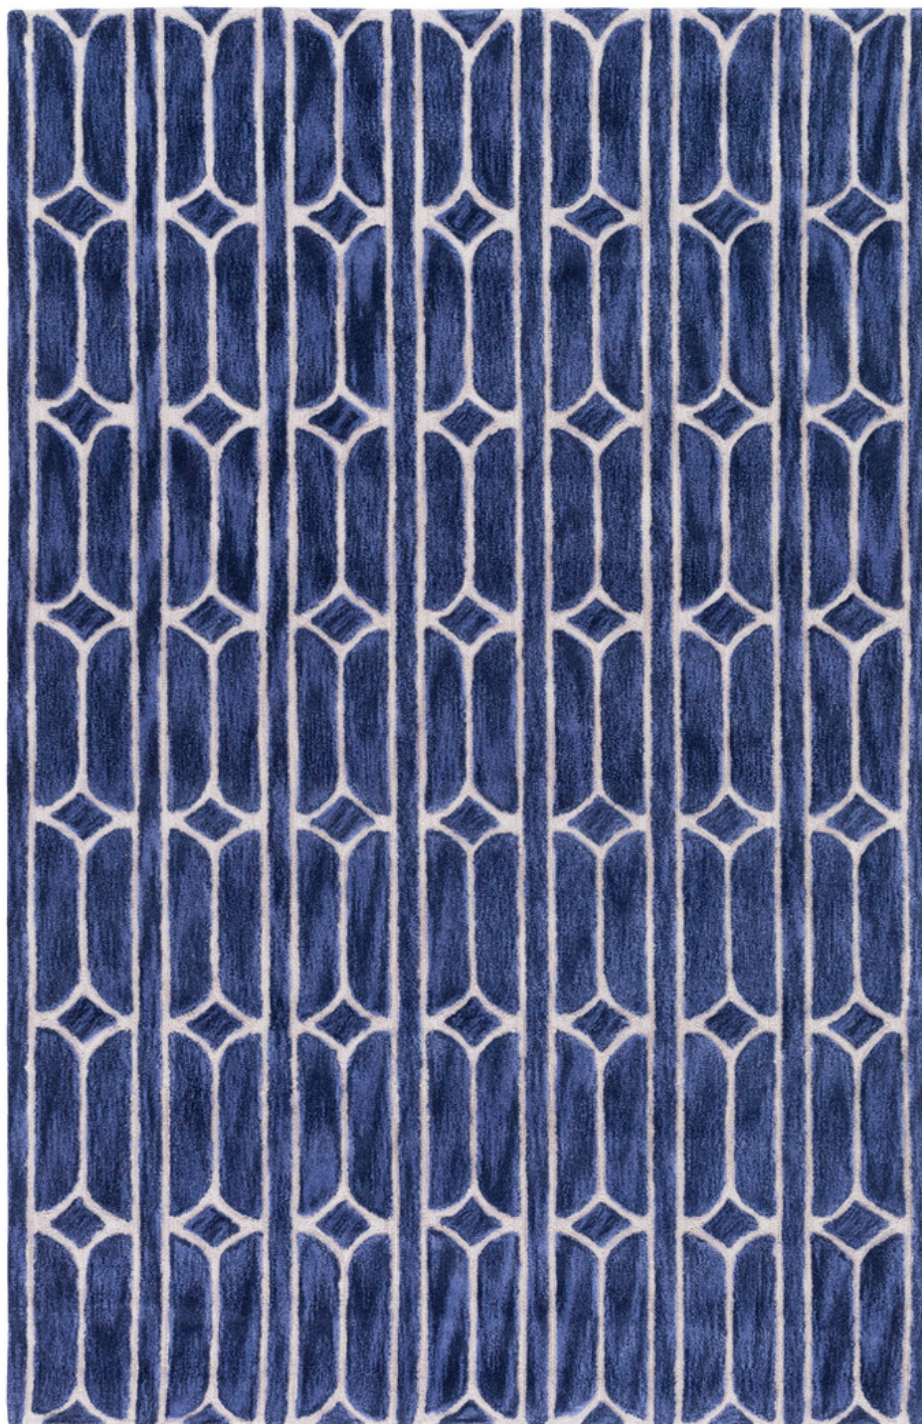

Alexandra ALX-1002

CORNER DETAIL

DETAILS

100% Polyester
Hand Tufted
Medium Pile, 0.43"
Made in China

SIZES AVAILABLE

2' x 3'
5' x 7'6"
6' x 9'
8' x 10'
18" Sample