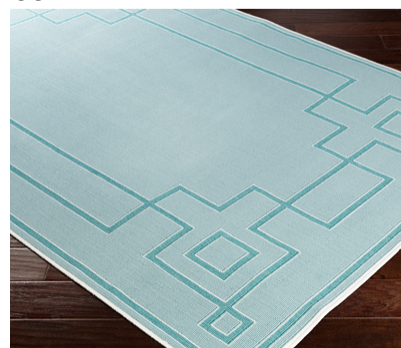

## Alfresco ALF-9655

**CORNER DETAIL**

### DETAILS

100% Olefin  
Machine Woven  
No Pile, 0"  
Made in Egypt

### SIZES AVAILABLE

2'5" x 4'5"	2'5" x 11'10"
3'7" x 5'7"	5'3" Round
5'3" x 7'7"	7'3" Round
5'11" x 8'10"	8'10" Round
7'3" x 10'6"	7'3" Square
8'10" x 12'10"	8'10" Square
2'5" x 7'10"	18" Sample