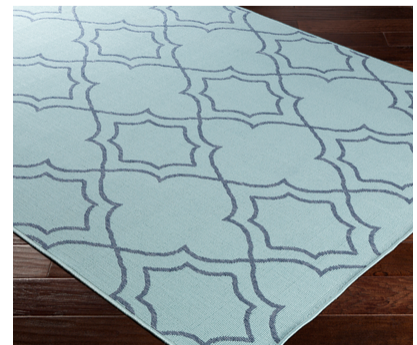

Alfresco ALF-9652

CORNER DETAIL

DETAILS

100% Olefin
Machine Woven
No Pile, 0"
Made in Egypt

SIZES AVAILABLE

| | |
|----------------|---------------|
| 2'5" x 4'5" | 2'5" x 11'10" |
| 3'7" x 5'7" | 5'3" Round |
| 5'3" x 7'7" | 7'3" Round |
| 5'11" x 8'10" | 8'10" Round |
| 7'3" x 10'6" | 7'3" Square |
| 8'10" x 12'10" | 8'10" Square |
| 2'5" x 7'10" | 18" Sample |