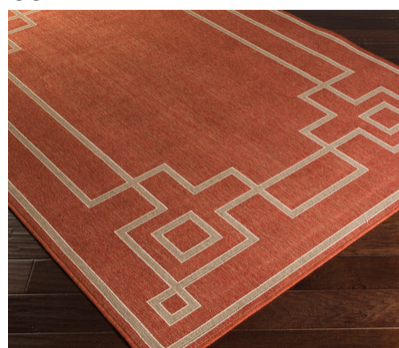

Alfresco ALF-9631

CORNER DETAIL

DETAILS

100% Olefin
Machine Woven
No Pile, 0"
Made in Egypt

SIZES AVAILABLE

2'5" x 4'5"	2'5" x 11'10"
3'7" x 5'7"	5'3" Round
5'3" x 7'7"	7'3" Round
5'11" x 8'10"	8'10" Round
7'3" x 10'6"	7'3" Square
8'10" x 12'10"	8'10" Square
2'5" x 7'10"	18" Sample