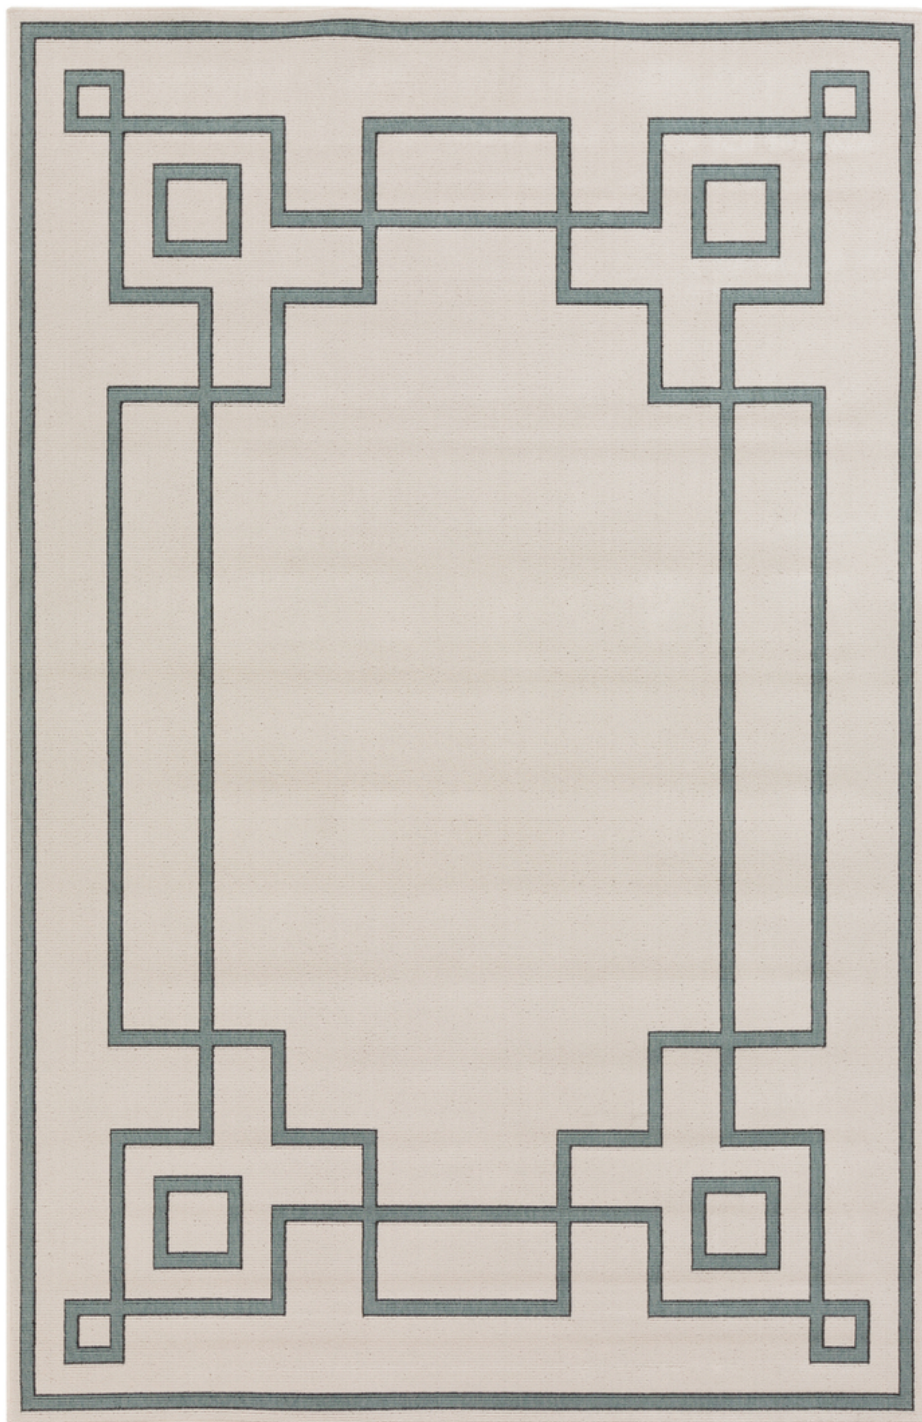

Alfresco ALF-9629

CORNER DETAIL

DETAILS

100% Olefin
Machine Woven
No Pile, 0"
Made in Egypt

SIZES AVAILABLE

2'5" x 4'5"	2'5" x 11'10"
3'7" x 5'7"	5'3" Round
5'3" x 7'7"	7'3" Round
5'11" x 8'10"	8'10" Round
7'3" x 10'6"	7'3" Square
8'10" x 12'10"	8'10" Square
2'5" x 7'10"	18" Sample