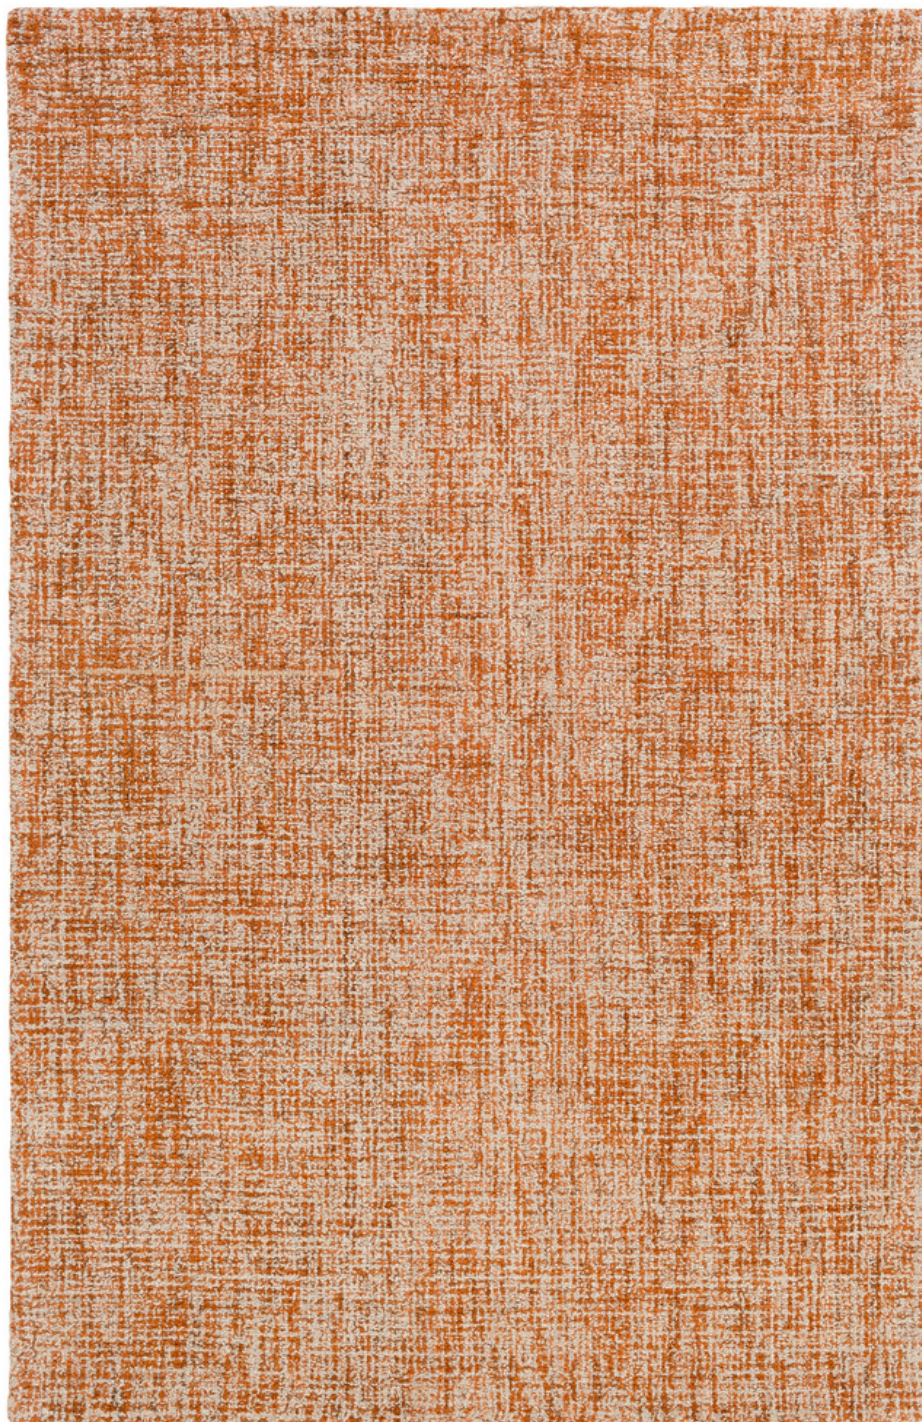

Aiden AEN-1003

CORNER DETAIL

DETAILS

100% Wool
Hand Hooked
Medium Pile, 0.4"
Made in India

SIZES AVAILABLE

2' x 3'
5' x 7'6"
8' x 10'
18" Sample