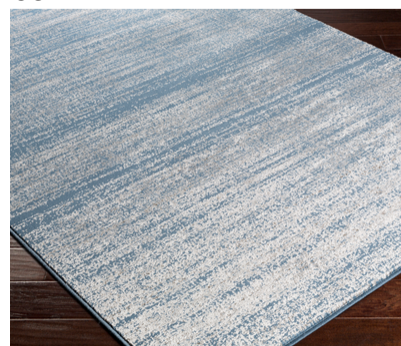

## Amadeo ADO-1005

**CORNER DETAIL**

### DETAILS

70% Polypropylene, 30% Polyester

Machine Woven

Medium Pile, 0.34"

Made in Israel

### SIZES AVAILABLE

2' x 3'7"

5'3" x 7'3"

7'10" x 10'2"

2'4" x 7'10"

18" Sample