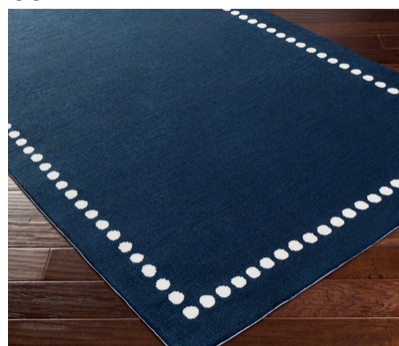

Abigail ABI-9076

CORNER DETAIL

DETAILS

100% Polyester
Machine Woven
Low Pile, 0.43"
Made in China

SIZES AVAILABLE

1'11" x 2'11"
3'2" x 5'2"
4'9" x 7'9"
7'9" x 10'9"
2'5" x 7'11"
18" Sample