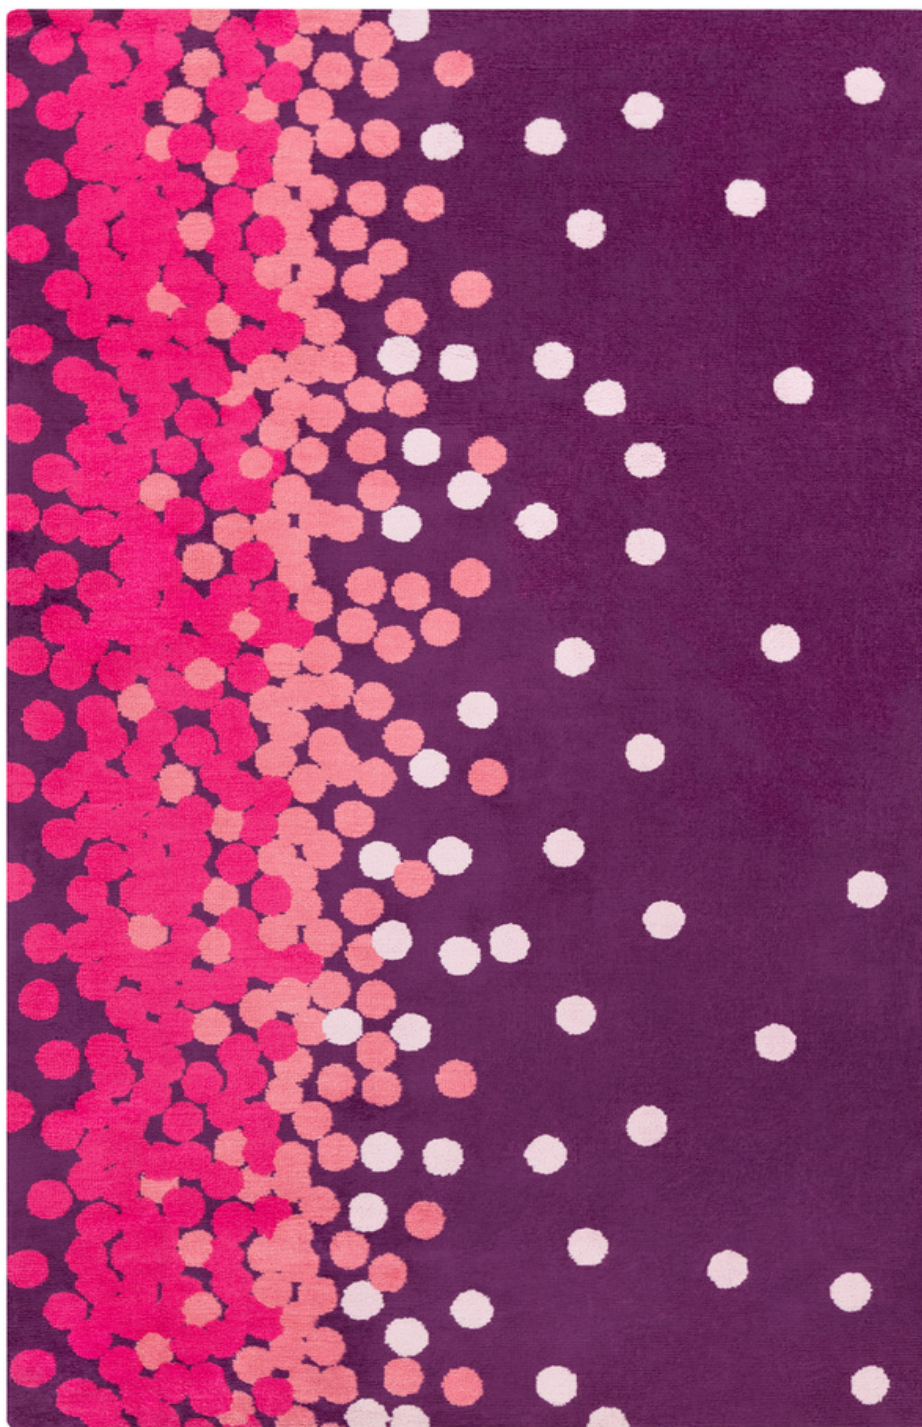

## Abigail ABI-9053

**CORNER DETAIL**

### DETAILS

100% Polyester  
Machine Woven  
Low Pile, 0.43"  
Made in China

### SIZES AVAILABLE

1'11" x 2'11"  
3'2" x 5'2"  
4'9" x 7'9"  
7'9" x 10'9"  
2'5" x 7'11"  
18" Sample