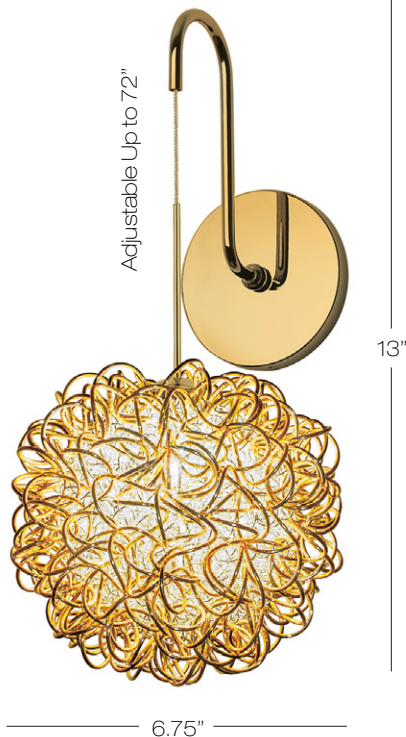

Kurly

Curled brass and copper spheres characterized by intricate silver or gold interior small spheres. Layered by alternate polished gold or silver larger outer layer.

Model
WS536

Kurly Wall

GO gold  **L2** LED G4 JC 2W
SI silver  **X3** GY6.35 Xenon 35W

Color Options	Finish	Lamp
GO	PG	X3

BZ bronze
PG polished gold
PN polished nickel
SN satin nickel

13"