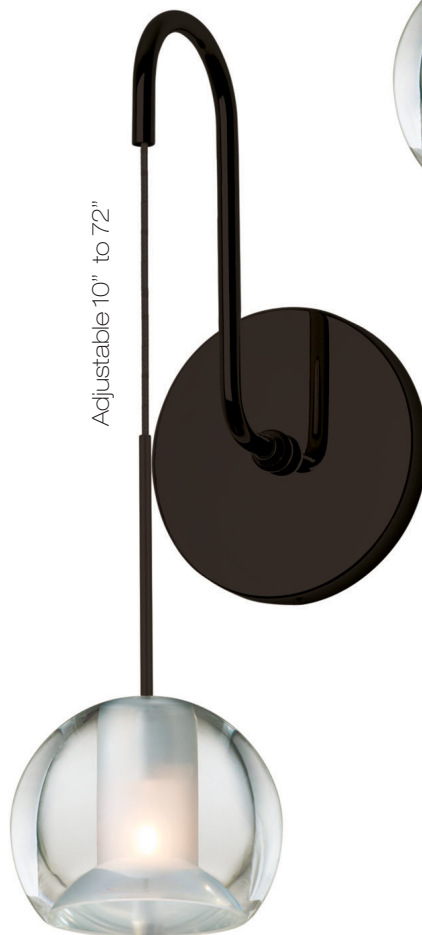

Wall projection 6"

Adjustable 10" to 72"

4.25"

Wall projection 6"

Gracie Wall

Stone Lighting can offer Gracie Low Voltage Pendants in various wall mounted configurations.

All Gracie pendants can be mounted on Stone Lighting's Universal Low Voltage Adjustable Mounting Bracket (shown right).

Model
WS092 Gracie Wall

CR clear
FR frosted

L2 LED G4 JC 2W
X2 G4 Xenon 20W

Color Options	Finish	Lamp
FR	BZ	X2

BZ bronze
PN polished nickel
SN satin nickel

8"