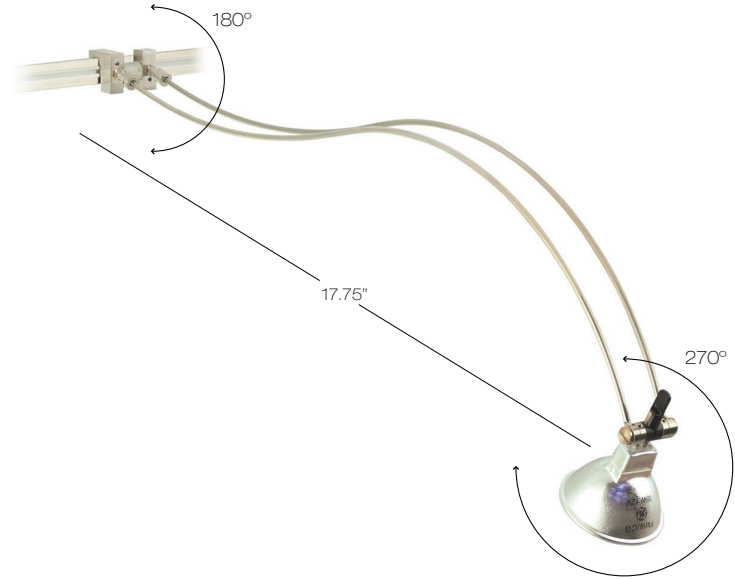

Arc

Gentle curved picture light.
Monopoint and Monorail mounting options.

Monopoint includes 60 watts mini electronic transformer that neatly fits in J-Box, 12volt can be accessorized with elements on next page.

Model
PLARC200

- ⦿ **D5** LED MR16 5W
- ⦿ **M5** MR16 Halogen 50W
CC (Constant Color Lamp).

Finish	Lamp	Mounting
SN	M5	R

SN satin nickel

M monopoint canopy
R wall monorail