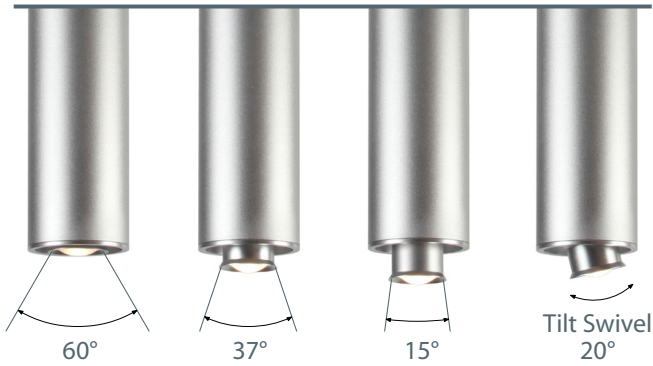

Galileo

Powder coated white or anodized silver finish.
Custom colors are available, consult factory.

LED wattage 9 watt

CCT: 3000 K

90 CRI

Lumen output : 1000 lumens

Non Dimmable

Beam can be hand adjusted from 15° to 60°
degree spread.

Model
PD535

LED9 9 watt, 3000K, **90 CRI**

| Finish | Lamp | Mounting |
|-----------|-------------|----------|
| SI | LED9 | M |

AL silver
WH white

M monopoint canopy