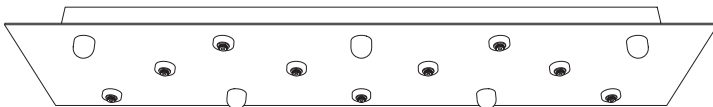

Model
CPEJRTR14

HAL halogen lamp
LED LED lamps

Finish

Lamp

PC

LED

SN satin nickel

PC polished chrome

See an example below of port being covered in which you make a custom zig zag design placement.