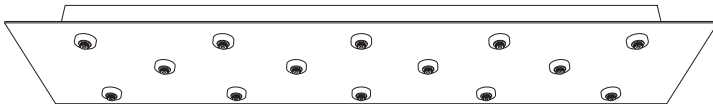

## 14 Light Modular Canopy

stone  
LIGHTING

Our newest canopy innovation is modular in concept. Unparalleled in it's versatility, our new 14 light canopy offers the customer the ability to make a multitude of head or pendant placement variations and at the same time cover any unused and unsightly open ports. We have designed a simple half dome that covers up to 10 ports on the canopy. Simply screw on the half dome and decoratively cover a port if you desire. For example, if you want to change your 14 light canopy to a 10 light application simply cover any 4 ports you desire.