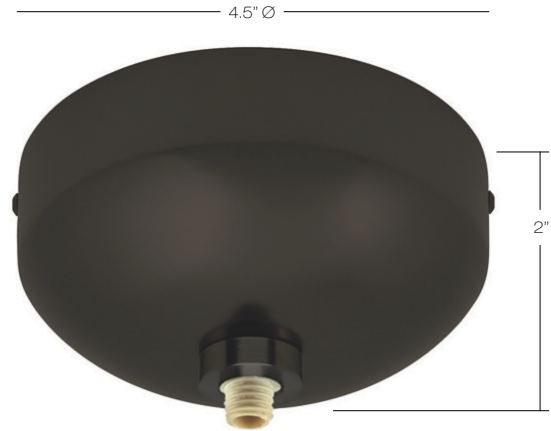

4" Round Deep 1 Lite Canopy

Used when the junction box will not accommodate enough room for recessing of 12V, 60W electronic transformer included. Female EZ Jack port installed.

EZ
JACK

BZ bronze
 PC polished chrome
 PN polished nickel
 SN satin nickel