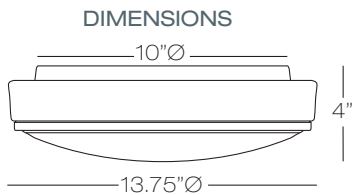

Model
CL530

MB4 3x40W Medium Base Incandescent
Q13 Compact Fluorescent Quad 2x13W
DOB24 LED DOB24 (DOB-Driver on Board) Dimmable, **90 CRI**, 3000K, 1600 Lumens

FR frosts

Color Options	Finish	Lamp
FR	PC	MB4

PC polished chrome