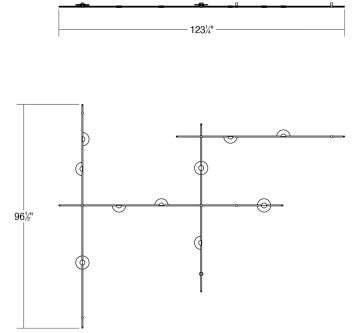

Project:

Suspenders® 4-Bar Wall-Mounted with Mezzaluna Luminaires Spec Sheet

SKU: SLS1170 Learn more at:
<https://sonnemanlight.com/suspenders-4-bar-wall-mounted-with-mezzaluna-luminaires>

Description: Our preconfigured 4-Bar Wall Mount is available in Satin Black. This item follows our Wall Mount configuration. It utilizes 13pcs Mezzaluna luminaires and 4 power bars.

Type #:

Dimensions

Height:	97"
Width:	123.25"
Extends:	2"
Minimum Extension:	2
Maximum Extension:	2
Canopy/Backplate/Base:	1.5"
Canopy/Backplate/Base Height:	0.25

Installation

Installation:

Licensed electrician required, multi-step installation