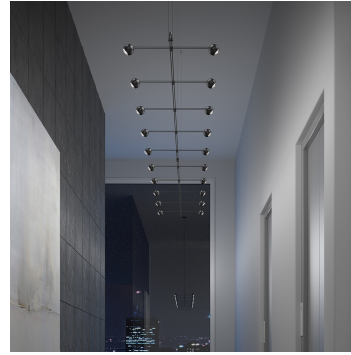

Project:

Suspenders® 96" 2-Bar In-Line Linear with Precise Aimable Sphere Luminaires Spec Sheet

SKU: SLS1156 Learn more at:
<https://sonnemanlight.com/suspenders-96-22-2-bar-in-line-linear-with-precise-aimable-sphere-luminaires>

Description: Our preconfigured 96" 2-Bar In-Line Linear is available in Satin Black. This item follows our 2-Bar In-Line Linear configuration. It utilizes 20pcs Precise Suspended Aimable Sphere luminaires and 2 power bars.

Type #:

Dimensions

Height:	2"
Width:	193"
Length:	19"
Canopy/Backplate/Base:	5"
Hanging Details:	6' Adj. Cords/Cables
Canopy/Backplate/Base Height:	0.5

Installation

Installation:	Licensed electrician required, multi-step installation
Sloped Ceiling Compatible?:	Adapter Available
Minimum Hanging Height:	3"
Maximum Hanging Height:	74"

General Listings

Certification:	cETL
Color/Finish:	Satin Black (.25)
Dark Sky Friendly:	N

Electrical Specs

Bulb(s) Included?:	Yes
Bulb 1 Type:	Precise Aimable Spheres
Bulb Quantity:	20
Input Voltage:	120VAC
Wattage:	5
Initial Lumens:	5320
Color Temperature:	3000K
CRI:	90
Power Supply Type:	Transformer
Power Supply Quantity:	1
Power Supply Location:	Remote
Dimming Type:	ELV
Bulb Max Wattage:	5

Shade

Shade 1 Material:	Aluminum

Available Finishes

Available Finishes: Satin Black (.25)