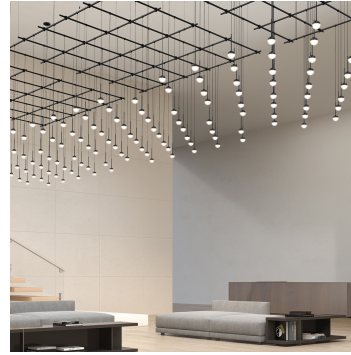

Project:

Suspenders® 96" x 96" Gridscape with 36" Monoline Domed Ball Luminaires Spec Sheet

SKU: SLS1141 Learn more at:
<https://sonnemanlight.com/suspenders-96-22-x-96-22-gridscape-with-36-22-monoline-domed-ball-luminaires>

Description: Our preconfigured 96" x 96" Gridscape is available in Satin Black. This item follows our Gridscape configuration. It utilizes 49pcs Monoline Domed Ball luminaires and 11 power bars.

Type #:

Dimensions

Height:	44"
Width:	97"
Length:	97"
Canopy/Backplate/Base:	5"
Hanging Details:	6' Adj. Cords/Cables
Canopy/Backplate/Base Height:	0.5

Installation

Installation:	Licensed electrician required, multi-step installation
Sloped Ceiling Compatible?:	Adapter Available
Minimum Hanging Height:	45"
Maximum Hanging Height:	116"