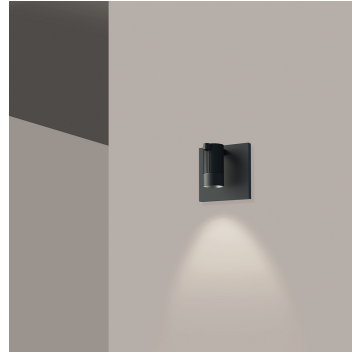

# Suspenders® Standard Single Sconce with Bar-Mounted Single Cylinder w/Snoot Flood Lens Spec Sheet

SKU: SLS0215 Learn more at:  
<https://sonnemanlight.com/suspenders-standard-single-sconce-with-bar-mounted-single-cylinder-w-2fsnoot-flood-lens>

Description: Our preconfigured Standard Single Sconce is available in Satin Black. This item follows our Single Sconce configuration. It utilizes 1pc Precise Bar-Mounted Cylinder luminaire.

Type #:

## Shade

Shade 1 Material:	Aluminum
-------------------	----------