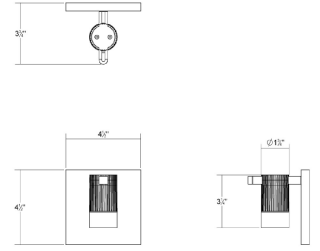

# Suspenders® Standard Single Sconce with Bar-Mounted Single Cylinder w/Snoot Flood Lens Spec Sheet

SKU: SLS0215 Learn more at:  
<https://sonnemanlight.com/suspenders-standard-single-sconce-with-bar-mounted-single-cylinder-w-2fsnoot-flood-lens>

## Dimensions

Height:	3.25"
Width:	1.75"
Extends:	3.75"
Minimum Extension:	3.75"
Maximum Extension:	3.75"
Canopy/Backplate/Base Width:	4.5
Canopy/Backplate/Base Depth:	0.5
Canopy/Backplate/Base Height:	4.5