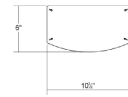

Project:

Suspenders® Standard Single Sconce with Bar-Mounted Duplex Cylinders w/Snoot Flood Lens & Parachute Reflector Spec Sheet

SKU: SLS0211 Learn more at:
<https://sonnemanlight.com/suspenders-standard-single-sconce-with-bar-mounted-duplex-cylinders-w-2fsnoot-flood-lens-26-parachute-reflector>

Description: Our preconfigured Standard Single Sconce is available in Satin Black. This item follows our Single Sconce configuration. It utilizes 1pc Precise Duplex Cylinder luminaire.

Type #:

Dimensions

Height:	12.75"
Width:	10.75"
Extends:	6"
Minimum Extension:	6"
Maximum Extension:	6"
Canopy/Backplate/Base Width:	4.5
Canopy/Backplate/Base Depth:	0.5
Canopy/Backplate/Base Height:	4.5

Electrical Specs

Bulb(s) Included?:	Yes
Bulb 1 Type:	Cyl-Snoot 50° Lens & Parachute
Bulb Quantity:	1
Input Voltage:	120VAC
Wattage:	9
Initial Lumens:	560
Color Temperature:	3000K
CRI:	90
Power Supply Type:	Transformer
Power Supply Quantity:	1
Power Supply Location:	Outlet Box
Dimming Type:	ELV
Bulb Max Wattage:	9

Installation

Installation:	Licensed electrician required, multi-step installation
Installation Orientation:	Vertical

Shade

Shade 1 Material:	Aluminum & White Reflector

Available Finishes

Available Finishes: Satin Black (.25)

General Listings

Certification:	cETL
Color/Finish:	Satin Black (.25)
Dark Sky Friendly:	N