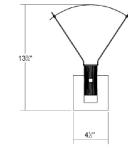

Project:

Suspenders® Standard Single Sconce with Bar-Mounted Duplex Cylinders w/Snoot Flood Lens & Parachute Reflector Spec Sheet

SKU: SLS0211 Learn more at:
<https://sonnemanlight.com/suspenders-standard-single-sconce-with-bar-mounted-duplex-cylinders-w-2fsnoot-flood-lens-26-parachute-reflector>

Description: Our preconfigured Standard Single Sconce is available in Satin Black. This item follows our Single Sconce configuration. It utilizes 1pc Precise Duplex Cylinder luminaire.

Type #:

Dimensions

Height:	12.75"
Width:	10.75"
Extends:	6"
Minimum Extension:	6"
Maximum Extension:	6"
Canopy/Backplate/Base Width:	4.5
Canopy/Backplate/Base Depth:	0.5
Canopy/Backplate/Base Height:	4.5

Electrical Specs