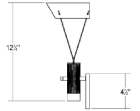

Project:

Suspenders® Standard Single Sconce with Bar-Mounted Duplex Cylinders w/Snoot Flood Lens & Parachute Reflector Spec Sheet

SKU: SLS0211 Learn more at:
<https://sonnemanlight.com/suspenders-standard-single-sconce-with-bar-mounted-duplex-cylinders-w-2fsnoot-flood-lens-26-parachute-reflector>

Description: Our preconfigured Standard Single Sconce is available in Satin Black. This item follows our Single Sconce configuration. It utilizes 1pc Precise Duplex Cylinder luminaire.

Type #:

Dimensions

Height:	12.75"
Width:	10.75"
Extends:	6"
Minimum Extension:	6"
Maximum Extension:	6"
Canopy/Backplate/Base Width:	4.5
Canopy/Backplate/Base Depth:	0.5
Canopy/Backplate/Base Height:	4.5

Electrical Specs