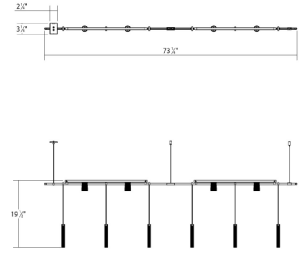

Project:

Suspenders® 36" 2-Bar In-Line Linear w/ Crystal Rods & 24" Light Bars & Bar- Mounted Single Cyls w/Flood Lenses Spec Sheet

SKU: SLS0164 Learn more at:
<https://sonnemanlight.com/suspenders-36-22-2-bar-in-line-linear-w-2f-crystal-rods-26-24-22-light-bars-26-bar-mounted-single-cyls-w-2flood-lenses>

Description: Our preconfigured 36" 2-Bar In-Line Linear is available in Satin Black. This item follows our In-Line Linear configuration. It utilizes 6pcs Crystal Rod luminaires, 4pcs Precise Bar-Mounted Cylinder luminaires, and 2pcs 24" Light Bar luminaires, and 2 power bars.

Type #:

Dimensions

Height:	25"
Width:	73"
Length:	1.75"
Hanging Details:	18" Adj. Rod

Electrical Specs

Bulb(s) Included?:	Yes
Bulb 1 Type:	Crystal Rod
Bulb Quantity:	6
Input Voltage:	120VAC
Wattage:	2
Initial Lumens:	3180
Color Temperature:	3000K
CRI:	90
Power Supply Type:	Transformer
Power Supply Quantity:	1
Power Supply Location:	Mini Box
Dimming Type:	ELV