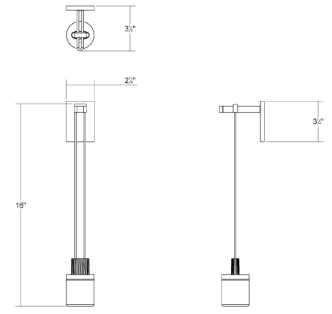

Project:

Suspenders® Mini Single Sconce with Drum Luminaire Spec Sheet

SKU: S1L01K-MFXXXX12-RP06 Learn more at:
<https://sonnemanlight.com/suspenders-mini-single-sconce-with-drum-luminaire>

Description: Our preconfigured Mini Single Sconce is available in Satin Black. This item follows our Single Sconce configuration. It utilizes 1pc Drum luminaire.

Type #:

Dimensions

Height:	15.75"
Width:	2.25"
Extends:	3.75"
Minimum Extension:	3.75"
Maximum Extension:	3.75"
Canopy/Backplate/Base Width:	2.25
Canopy/Backplate/Base Depth:	0.25
Canopy/Backplate/Base Height:	3.25

Electrical Specs

Bulb(s) Included?:	Yes
Bulb 1 Type:	Drum
Bulb Quantity:	1
Input Voltage:	120VAC
Wattage:	3
Initial Lumens:	210
Color Temperature:	3000K
CRI:	90
Power Supply Type:	Transformer
Power Supply Quantity:	1
Power Supply Location:	Outlet Box
Dimming Type:	ELV
Bulb Max Wattage:	3