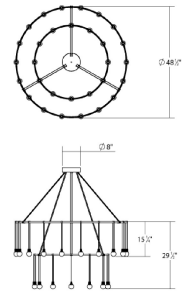

Project:

Suspenders® 32"/48" Double Ring with Crystal Oval Luminaires Spec Sheet

SKU: S1F38K-SC06XX12-RP04 Learn more at:
<https://sonnemanlight.com/suspenders-32-22-2f48-22-double-ring-with-crystal-oval-luminaires>

Description: Our preconfigured 32"/48" Double Ring is available in Satin Black. This item follows our Double Ring configuration. It utilizes 30pcs Crystal Oval luminaires and 2 ring power bars.

Type #:

Dimensions

Height:	15"
Diameter:	50"
Canopy/Backplate/Base:	8"
Hanging Details:	6' Adj. Cords/Cables
Canopy/Backplate/Base Height:	2"

Electrical Specs

Bulb(s) Included?:	Yes
Bulb 1 Type:	Crystal Oval
Bulb Quantity:	30
Input Voltage:	120VAC
Wattage:	3
Initial Lumens:	4800
Color Temperature:	3000K
CRI:	90
Power Supply Type:	Transformer
Power Supply Quantity:	1
Power Supply Location:	Surface Mount
Dimming Type:	ELV
Bulb Max Wattage:	3